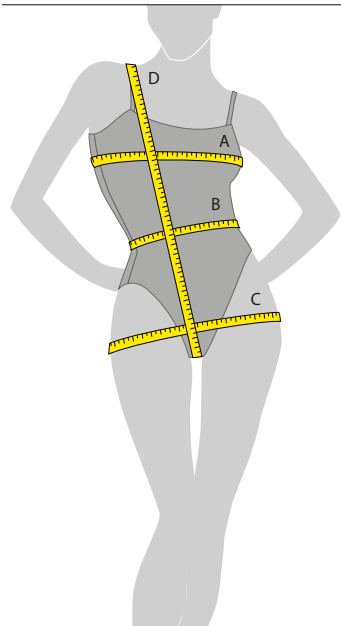

# DANCE SIZE CHART / CHARTRE DES GRANDEURS DANSE

GIRL/FILLE	2-4	4-6	6X-7	8-10	12-14
A: BUST/BUSTE	20-22 in/po (51-56 cm)	22-24 in/po (55.5-60.5 cm)	24-26 in/po (60.5-66 cm)	26-28 in/po (66-71 cm)	28-30 in/po (71-76 cm)
B: WAIST/TAILLE	18-19 in/po (46-48 cm)	19-20 in/po (48-50.5 cm)	20-21 in/po (50.5-53 cm)	21-22 in/po (53-55.5 cm)	22-23 in/po (55.5-58 cm)
C: HIPS/HANCHES	22-24 in/po (56-61 cm)	24-26 in/po (60.5-66 cm)	26-28 in/po (66-71 cm)	28-30 in/po (71-76 cm)	30-32 in/po (76-81 cm)
D: GIRTH/TRONC	34-37 in/po (86-94 cm)	38-41 in/po (96.5-104 cm)	42-45 in/po (106.5-114 cm)	46-49 in/po (116.5-124 cm)	50-52 in/po (127-132 cm)
WOMEN/FEMME	XS-TP	S-P	M	L-G	XL-XG
A: BUST/BUSTE	29-32 in/po (73.5-81cm)	31-34 in/po (78.5-86 cm)	33-36 in/po (83.5-91 cm)	35-38 in/po (88.5-96.5 cm)	39-42 in/po (99-106.5 cm)
B: WAIST/TAILLE	23-24 in/po (58-60.5 cm)	24-27 in/po (60.5-68.5 cm)	26-29 in/po (66-73.5 cm)	29-32 in/po (73.5-81 cm)	32-35 in/po (81-88.5 cm)
C: HIPS/HANCHES	31-34 in/po (78.5-86 cm)	33-36 in/po (83.5-91 cm)	36-39 in/po (91-99 cm)	39-42 in/po (99-106.5 cm)	41-44 in/po (104-111.5 cm)
D: GIRTH/TRONC	52-55 in/po (132-139.5 cm)	56-59 in/po (142-149.5 cm)	59-62 in/po (149.5-157 cm)	62-65 in/po (157-165 cm)	63-66 in/po (165-167.5 cm)